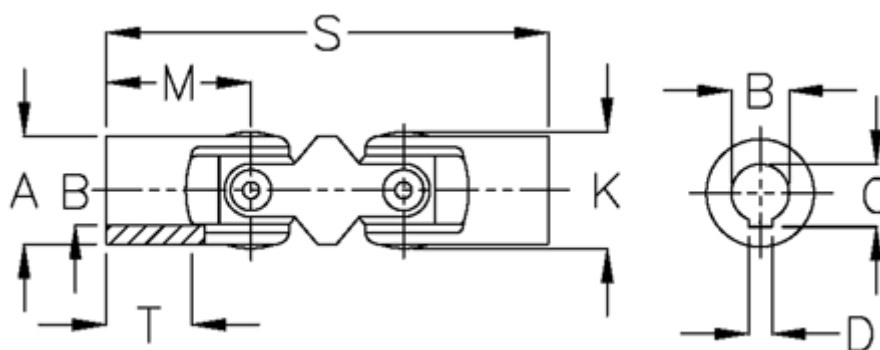

Data Sheet

Article number: 07725303

Description: Double cross joint w/slide bearing
0.725.303

Measures

A	= 25	T = 22
B H7	= 16	
C	= 18.3	
D	= 5	
K	= 26.5	
M	= 37	
MD max N m	= 30	
s	= 104	